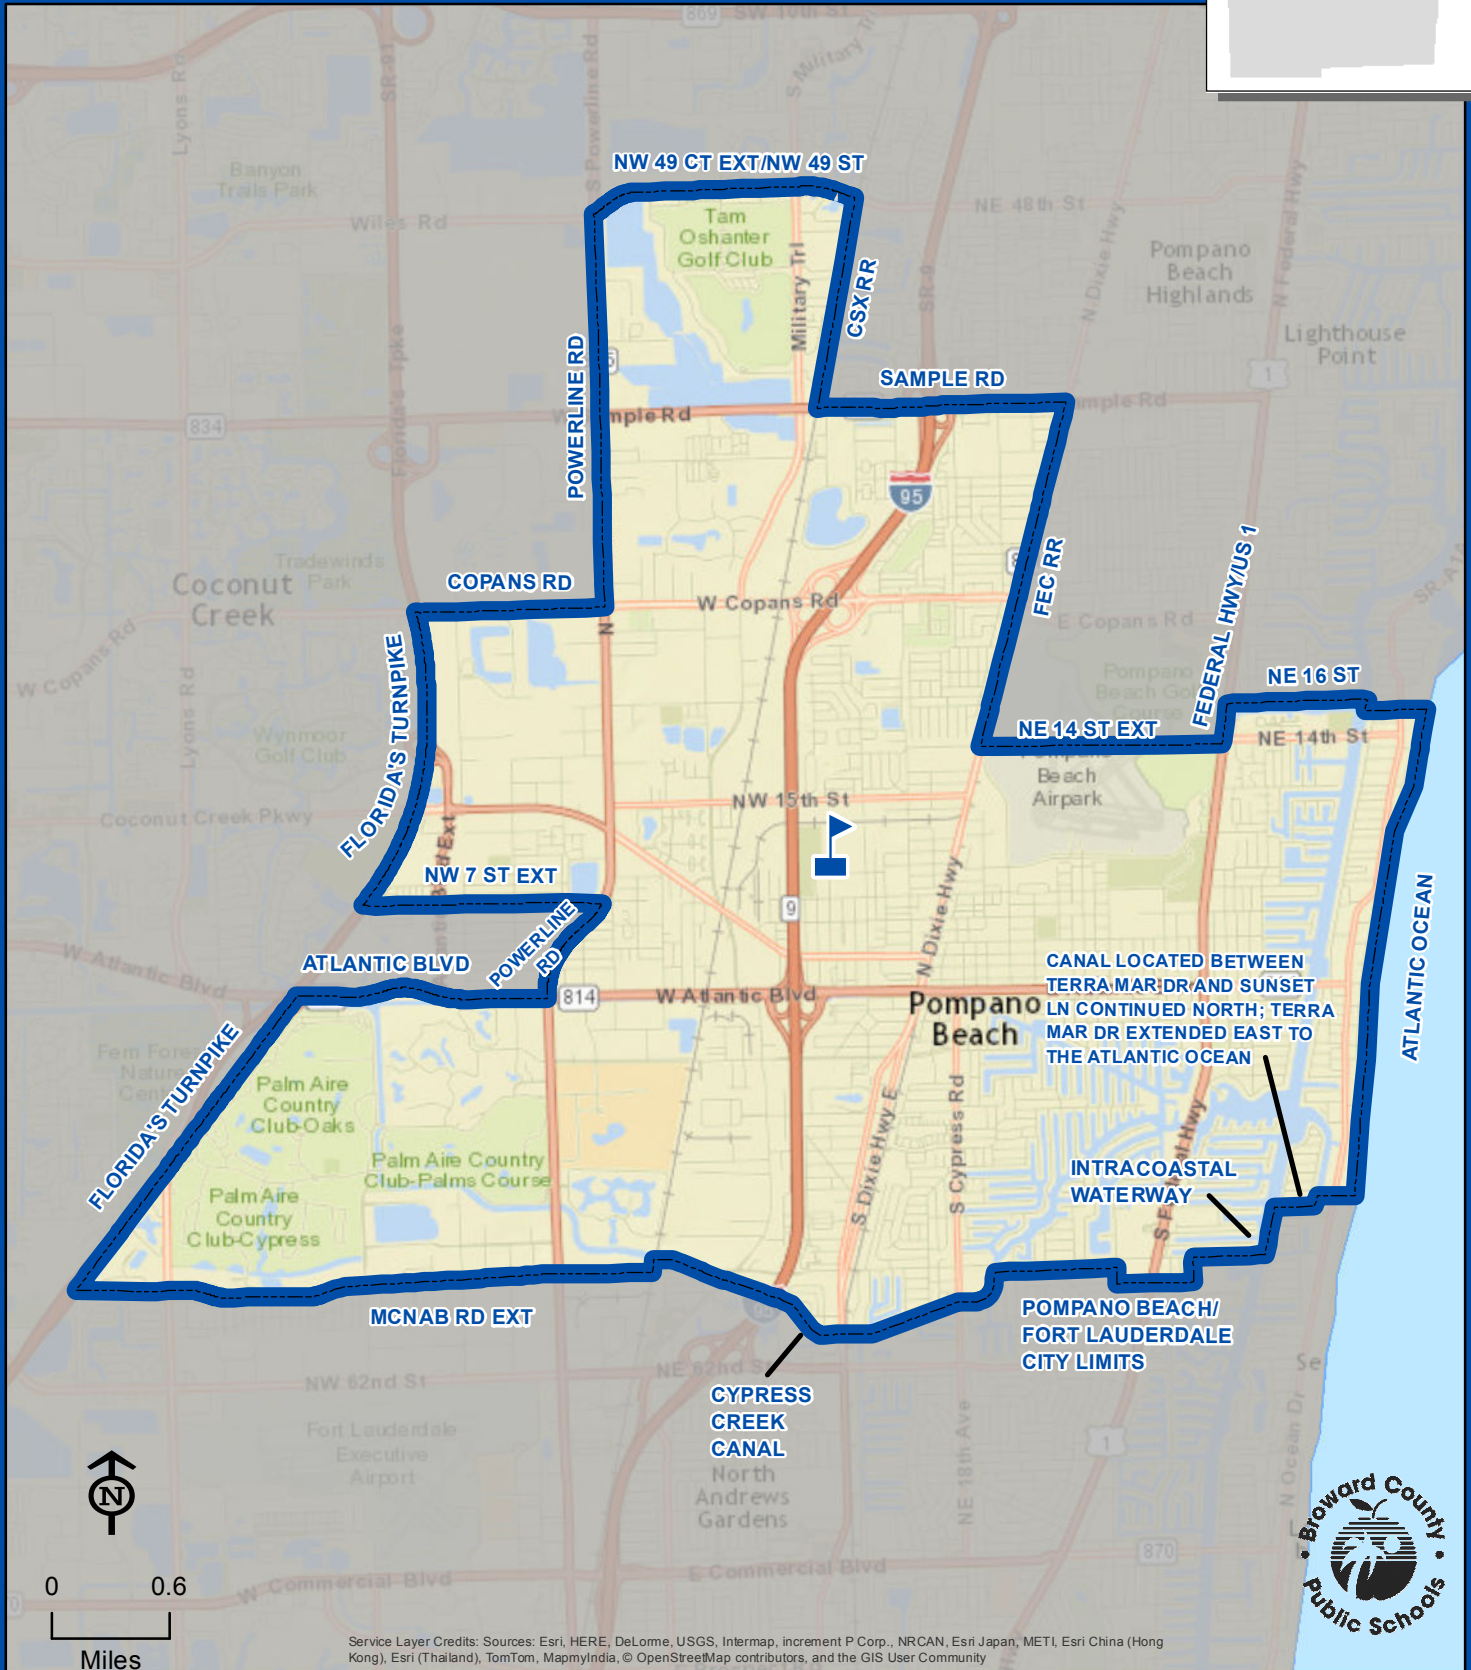

ELY, BLANCHE HIGH SCHOOL

1201 NW 6 AVENUE
POMPANO BEACH, FLORIDA 33060
754-322-0950

Magnet School

ELY, BLANCHE

THIS MAP IS FOR CONCEPTUAL PURPOSES ONLY AND SHOULD NOT BE USED FOR LEGAL BOUNDARY DETERMINATIONS